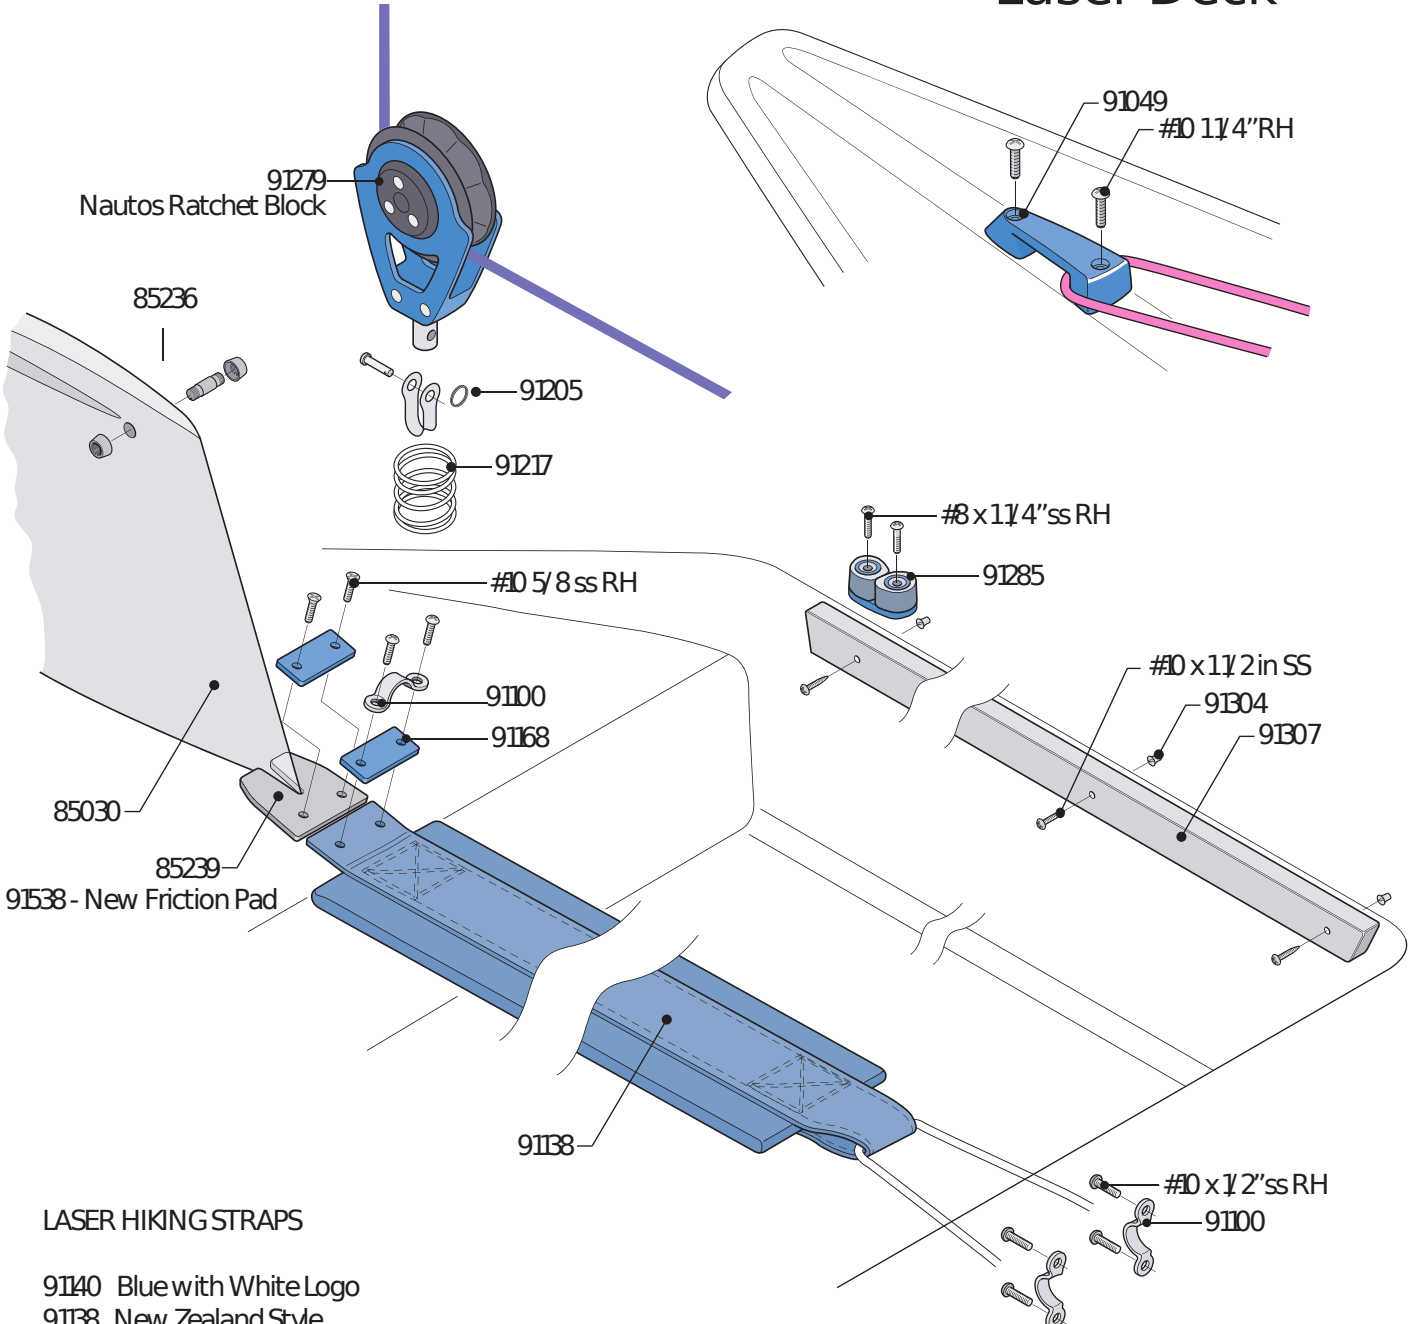

# **Laser Parts Locator**

# Laser Deck

## LASER HIKING STRAPS

- 91140 Blue with White Logo
- 91138 New Zealand Style
- 91139 Black nylon webbing
- 91141 Grey 5in
- 91142 Seitech strap
- 91143 White with Blue Logo
- 91293 XD style
- 911432 Blue with White Logo

## 91009 Complete Bailer Assembly

- 91087 Cockpit Drain Plug Assembly
- 91351 Drain Bung Only

**SAIL NUMBERS**  
 95843 9in, blue  
 95844 9in, red  
 95845 12in, blue  
 95846 12in, red  
 95853 12in, black