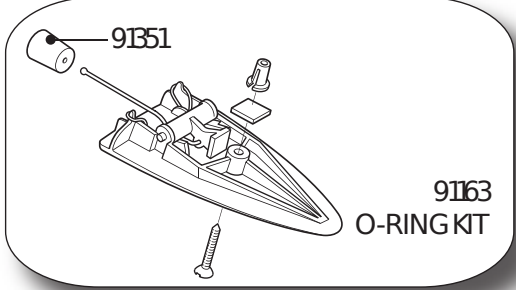

91009 Complete Bailer Assembly

- 91087 Cockpit Drain Plug Assembly
- 91351 Drain Bung Only