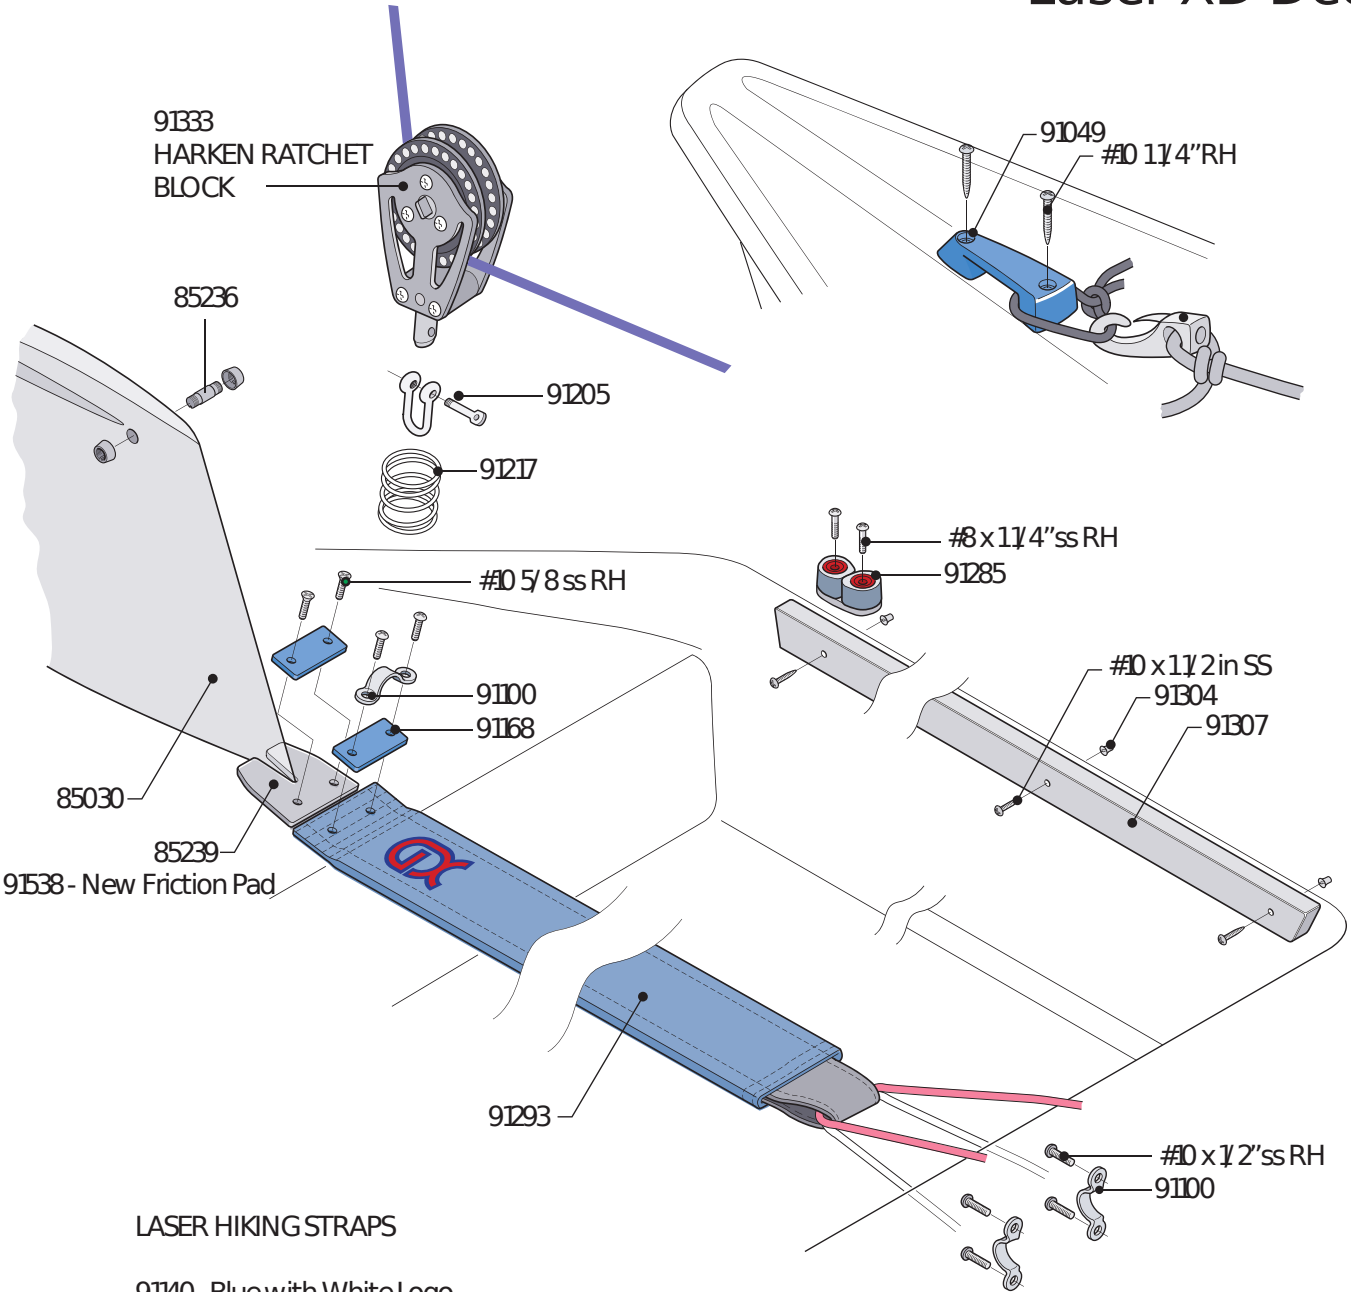

Laser Parts Locator

Laser Gooseneck

Laser XD Outhaul

Laser Race Outhaul

Laser Outhaul

Laser XD Deck

LASER HIKING STRAPS

- 91140 Blue with White Logo
- 91138 New Zealand Style
- 91139 Black nylon webbing
- 91141 Grey 5in
- 91142 Seitech strap
- 91143 White with Blue Logo
- 91293 XD style
- 91142 Blue with White Logo

91009 Complete Autobailer

- 91087 Cockpit Drain Plug Assembly
- 91351 Drain Bung Only

Laser Race Deck

LASER HIKING STRAPS

- 91140 Blue with White Logo
- 91138 New Zealand Style
- 91139 Black nylon webbing
- 91141 Grey 5in
- 91142 Seitech strap
- 91143 White with Blue Logo
- 91293 XD style
- 91432 Blue with White Logo

91009 Complete Bailer Assembly

91087 Cockpit Drain Plug Assembly
 91351 Drain Bung Only

Laser Deck

LASER HIKING STRAPS

- 91140 Blue with White Logo
- 91138 New Zealand Style
- 91139 Black nylon webbing
- 91141 Grey 5in
- 91142 Seitech strap
- 91143 White with Blue Logo
- 91293 XD style
- 911432 Blue with White Logo

91009 Complete Bailer Assembly

- 91087 Cockpit Drain Plug Assembly
- 91351 Drain Bung Only

SAIL NUMBERS
 95843 9in, blue
 95844 9in, red
 95845 12in, blue
 95846 12in, red
 95853 12in, black

SAIL BAGS
 95801 4.7sailbag, white
 95802 Radail sailbag, red
 95803 Full rig sailbag, blue
 95869 Batten tips