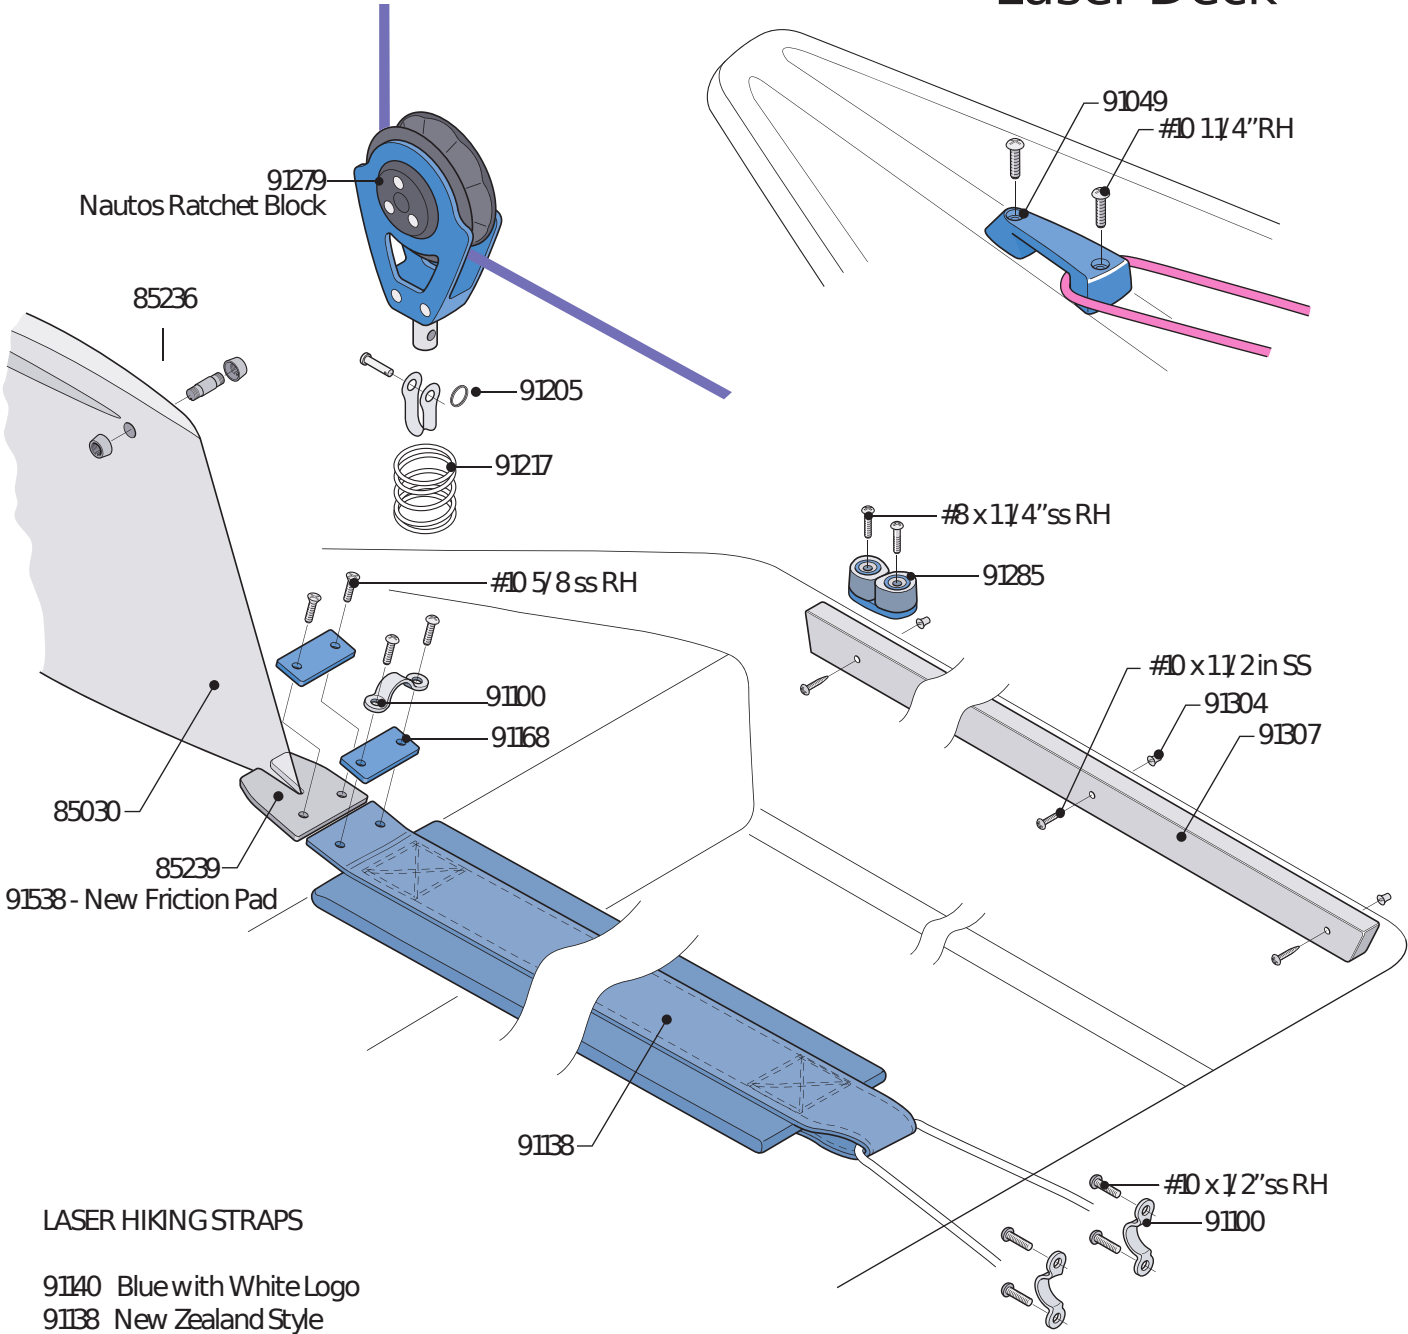

91009 Complete Autobailer

- 91087 Cockpit Drain Plug Assembly
- 91351 Drain Bung Only

Laser Race Deck

LASER HIKING STRAPS

- 91140 Blue with White Logo
- 91138 New Zealand Style
- 91139 Black nylon webbing
- 91141 Grey 5in
- 91142 Seitech strap
- 91143 White with Blue Logo
- 91293 XD style
- 91432 Blue with White Logo

91009 Complete Bailer Assembly

91087 Cockpit Drain Plug Assembly
 91351 Drain Bung Only

Laser Deck

LASER HIKING STRAPS

- 91140 Blue with White Logo
- 91138 New Zealand Style
- 91139 Black nylon webbing
- 91141 Grey 5in
- 91142 Seitech strap
- 91143 White with Blue Logo
- 91293 XD style
- 911432 Blue with White Logo