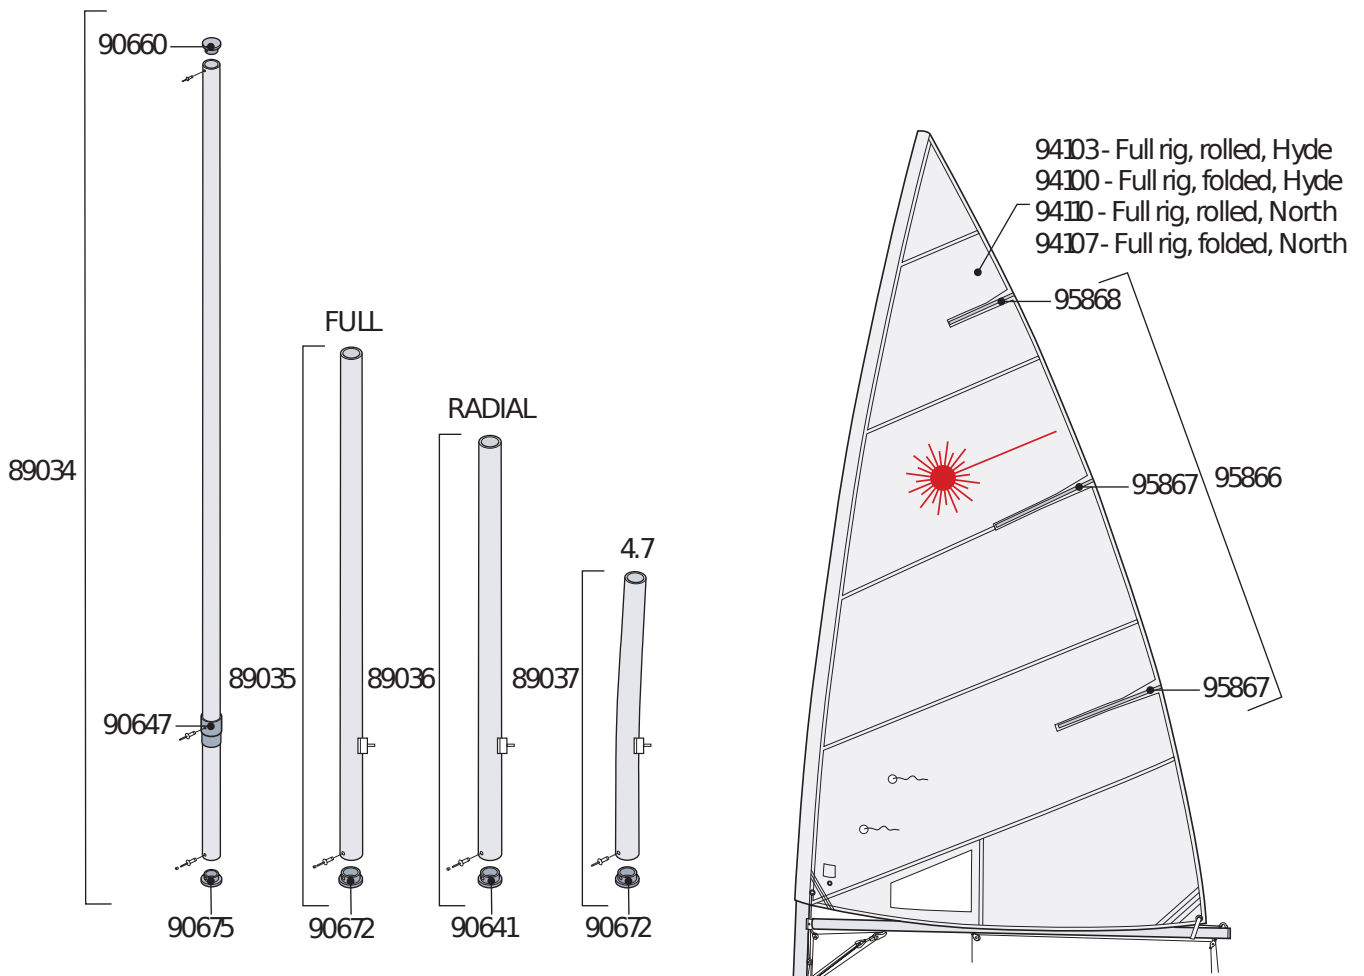

SAIL NUMBERS
95843 9in, blue
95844 9in, red
95845 12in, blue
95846 12in, red
95853 12in, black

SAIL BAGS
95801 4.7sailbag, white
95802 Radail sailbag, red
95803 Full rig sailbag, blue
95869 Batten tips