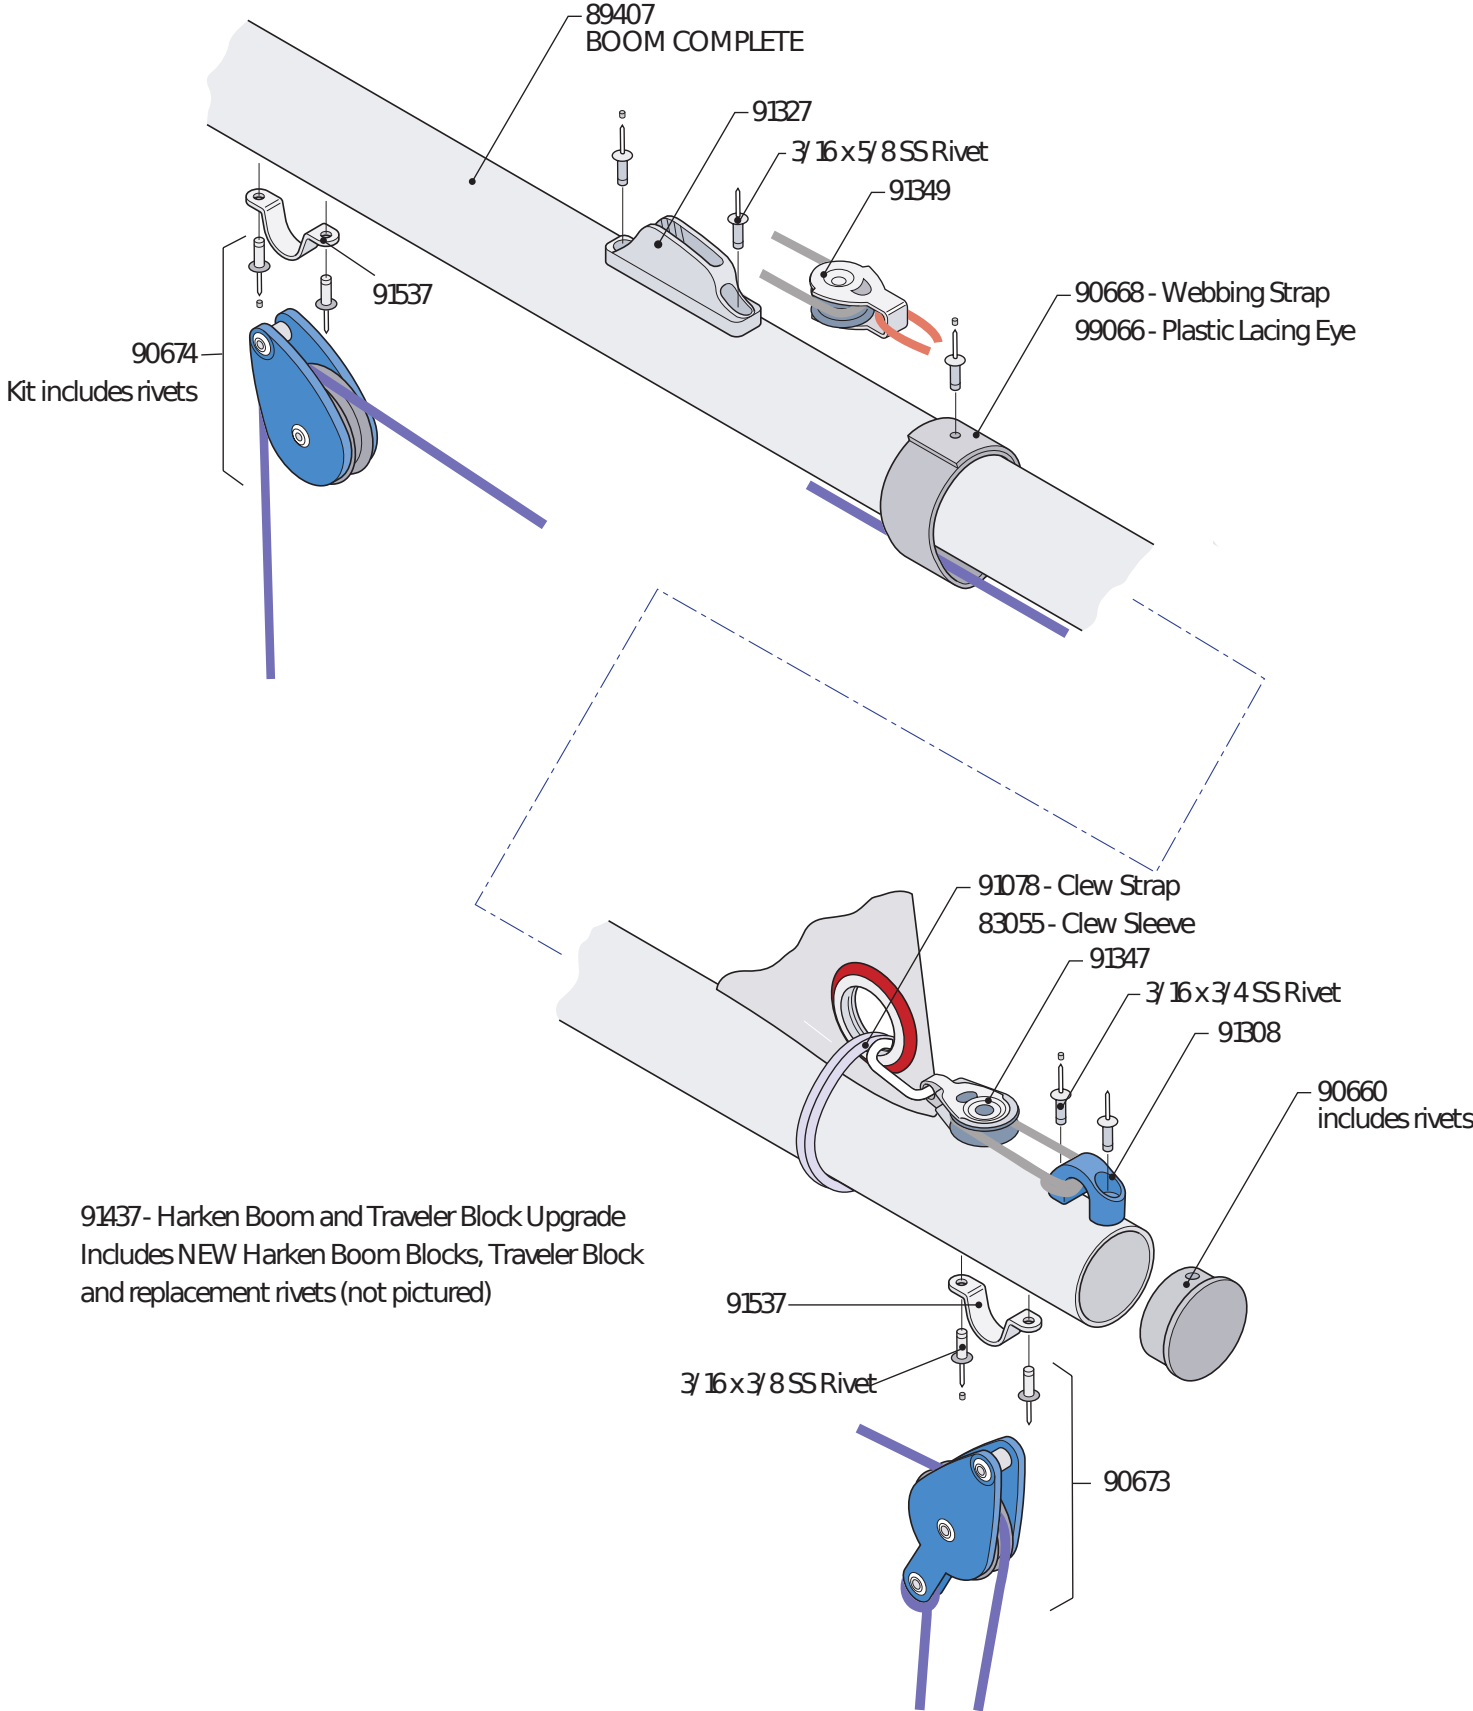

Laser Parts Locator

Laser Gooseneck

Laser XD Outhaul

Laser Race Outhaul

Laser Outhaul

Laser XD Deck

LASER HIKING STRAPS

- 91140 Blue with White Logo
- 91138 New Zealand Style
- 91139 Black nylon webbing
- 91141 Grey 5in
- 91142 Seitech strap
- 91143 White with Blue Logo
- 91293 XD style
- 91142 Blue with White Logo

91009 Complete Autobailer

- 91087 Cockpit Drain Plug Assembly
- 91351 Drain Bung Only

Laser Race Deck

LASER HIKING STRAPS

- 91140 Blue with White Logo
- 91138 New Zealand Style
- 91139 Black nylon webbing
- 91141 Grey 5in
- 91142 Seitech strap
- 91143 White with Blue Logo
- 91293 XD style
- 91432 Blue with White Logo

91009 Complete Bailer Assembly

91087 Cockpit Drain Plug Assembly
 91351 Drain Bung Only

Laser Deck

LASER HIKING STRAPS

- 91140 Blue with White Logo
- 91138 New Zealand Style
- 91139 Black nylon webbing
- 91141 Grey 5in
- 91142 Seitech strap
- 91143 White with Blue Logo
- 91293 XD style
- 911432 Blue with White Logo

91009 Complete Bailer Assembly

- 91087 Cockpit Drain Plug Assembly
- 91351 Drain Bung Only

SAIL NUMBERS
 95843 9in, blue
 95844 9in, red
 95845 12in, blue
 95846 12in, red
 95853 12in, black

SAIL BAGS
 95801 4.7sailbag, white
 95802 Radail sailbag, red
 95803 Full rig sailbag, blue
 95869 Batten tips