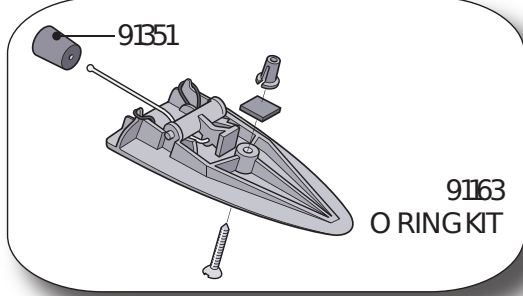

91009 Complete Bailer Assembly

91087 Cockpit Drain Plug Assembly
91351 Drain Bung Only