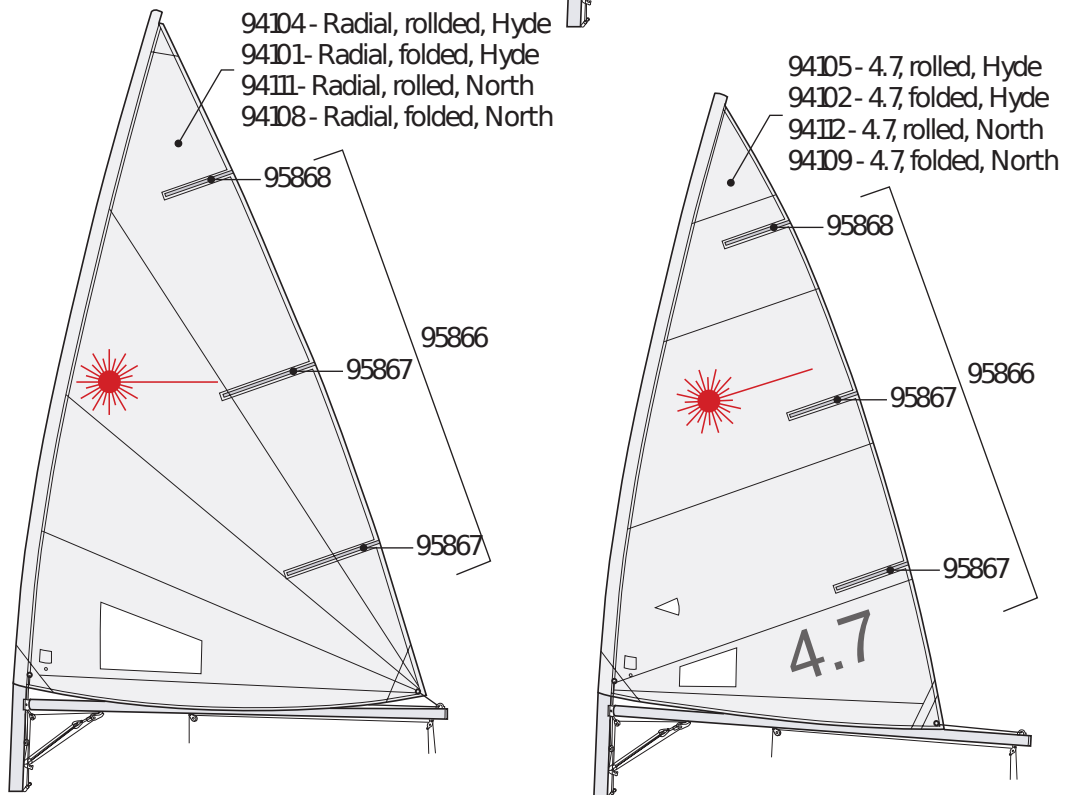

SAIL NUMBERS
95843 9in, blue
95844 9in, red
95845 12in, blue
95846 12in, red
95853 12in, black

SAIL BAGS
95801 4.7sailbag, white
95802 Radail sailbag, red
95803 Full rig sailbag, blue
95869 Batten tips