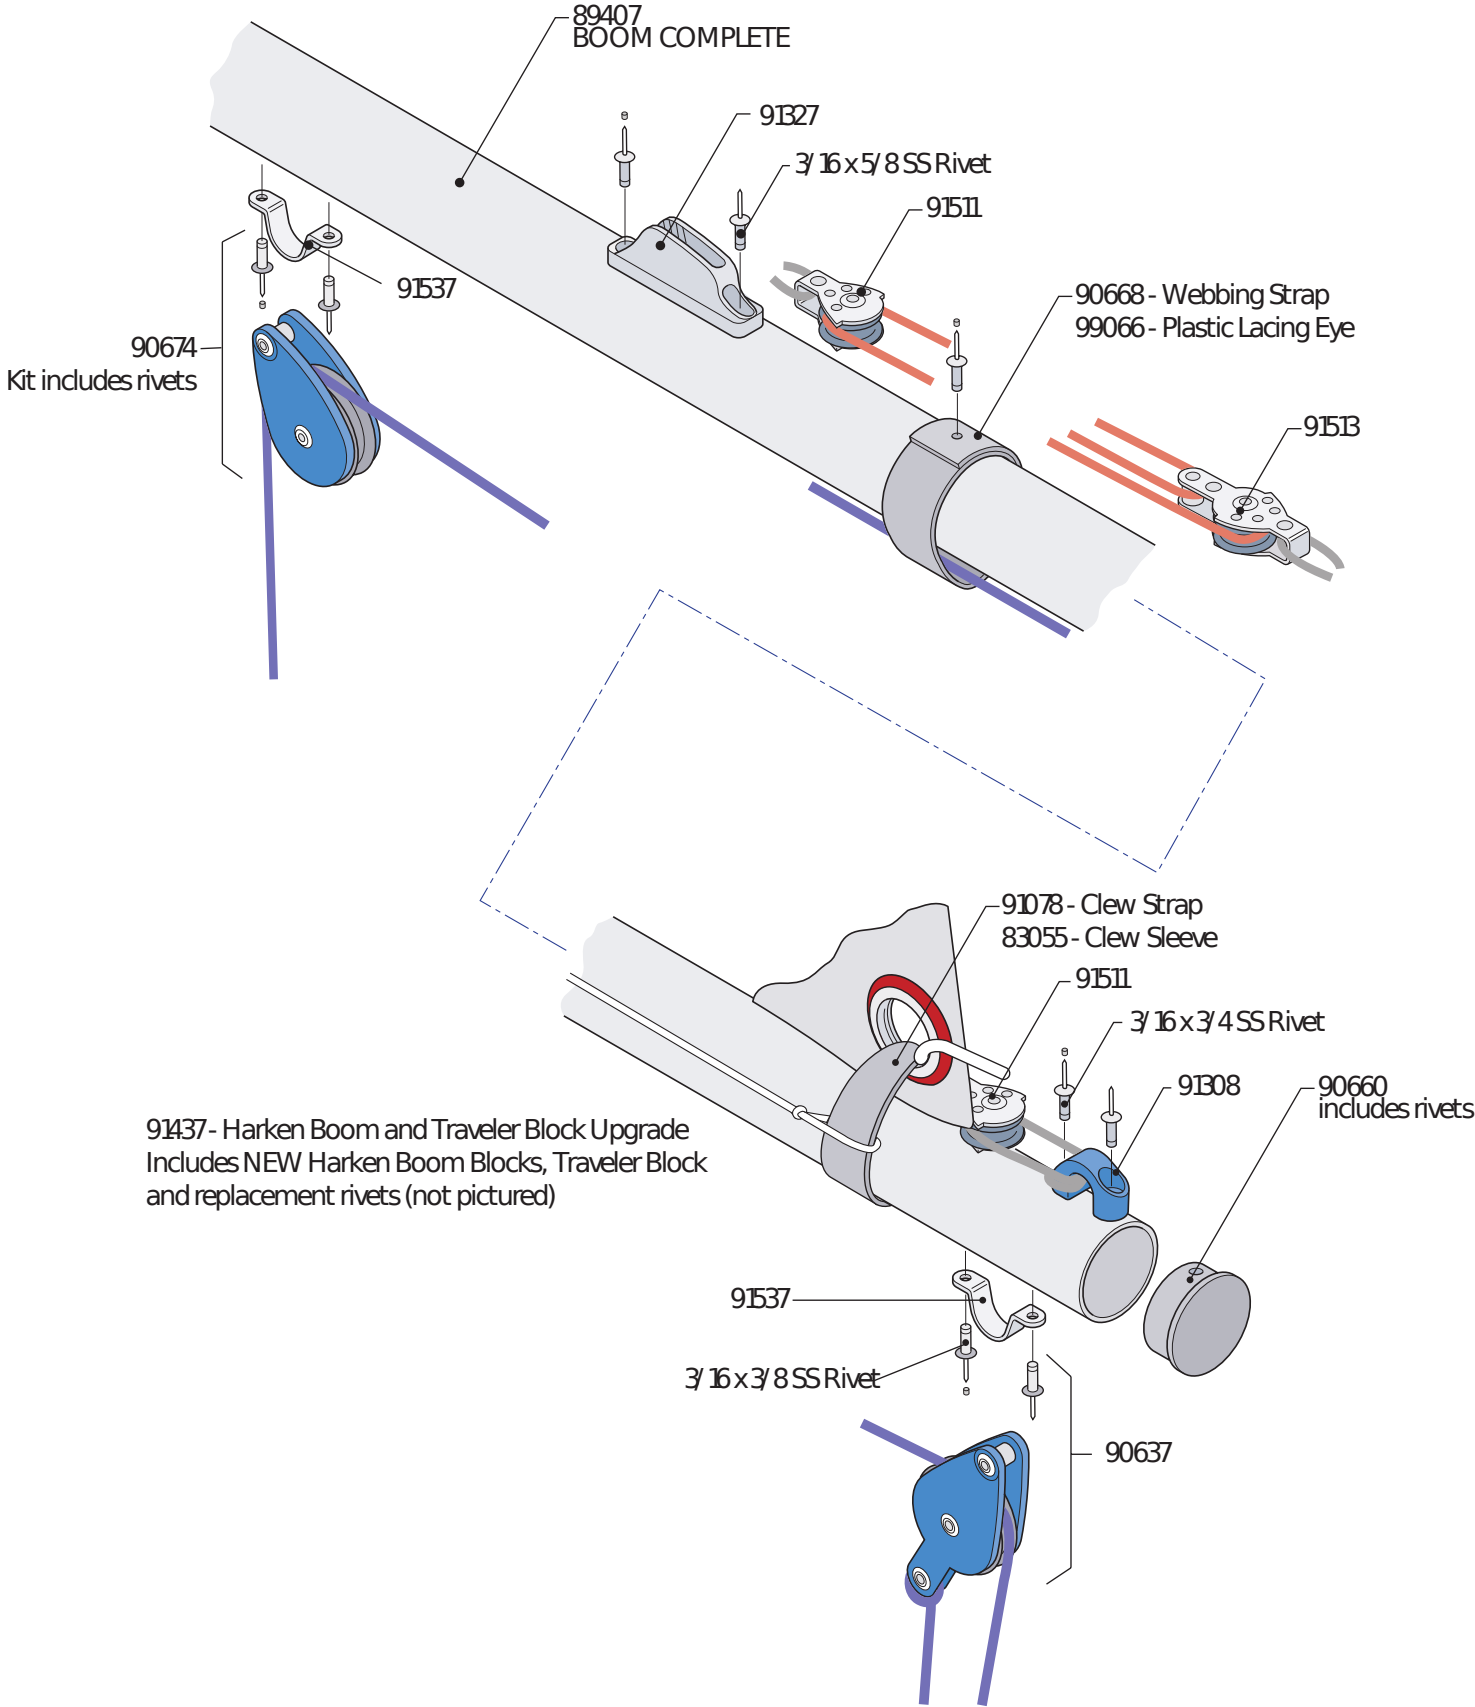

Laser Parts Locator

Laser Gooseneck

Laser XD Outhaul

Laser Race Outhaul

Laser Outhaul

Laser XD Deck

LASER HIKING STRAPS

- 91140 Blue with White Logo
- 91138 New Zealand Style
- 91139 Black nylon webbing
- 91141 Grey 5in
- 91142 Seitech strap
- 91143 White with Blue Logo
- 91293 XD style
- 91142 Blue with White Logo

91009 Complete Autobailer

- 91087 Cockpit Drain Plug Assembly
- 91351 Drain Bung Only

Laser Race Deck

LASER HIKING STRAPS

- 91140 Blue with White Logo
- 91138 New Zealand Style
- 91139 Black nylon webbing
- 91141 Grey 5in
- 91142 Seitech strap
- 91143 White with Blue Logo
- 91293 XD style
- 91432 Blue with White Logo

91009 Complete Bailer Assembly

91087 Cockpit Drain Plug Assembly
 91351 Drain Bung Only

Laser Deck

LASER HIKING STRAPS

- 91140 Blue with White Logo
- 91138 New Zealand Style
- 91139 Black nylon webbing
- 91141 Grey 5in
- 91142 Seitech strap
- 91143 White with Blue Logo
- 91293 XD style
- 911432 Blue with White Logo