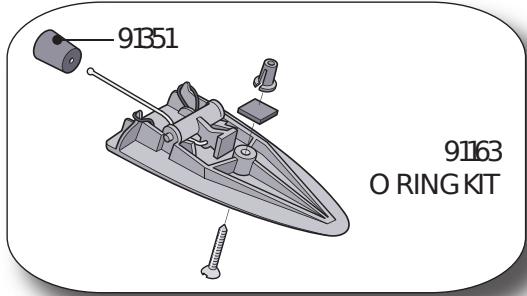

Laser Parts Locator

Laser Gooseneck

Laser XD Outhaul

Laser Race Outhaul

Laser Outhaul

Laser XD Deck

LASER HIKING STRAPS

- 91140 Blue with White Logo
- 91138 New Zealand Style
- 91139 Black nylon webbing
- 91141 Grey 5in
- 91142 Seitech strap
- 91143 White with Blue Logo
- 91293 XD style
- 91142 Blue with White Logo

91009 Complete Autobailer

- 91087 Cockpit Drain Plug Assembly
- 91351 Drain Bung Only

Laser Race Deck

LASER HIKING STRAPS

- 91140 Blue with White Logo
- 91138 New Zealand Style
- 91139 Black nylon webbing
- 91141 Grey 5in
- 91142 Seitech strap
- 91143 White with Blue Logo
- 91293 XD style
- 91432 Blue with White Logo