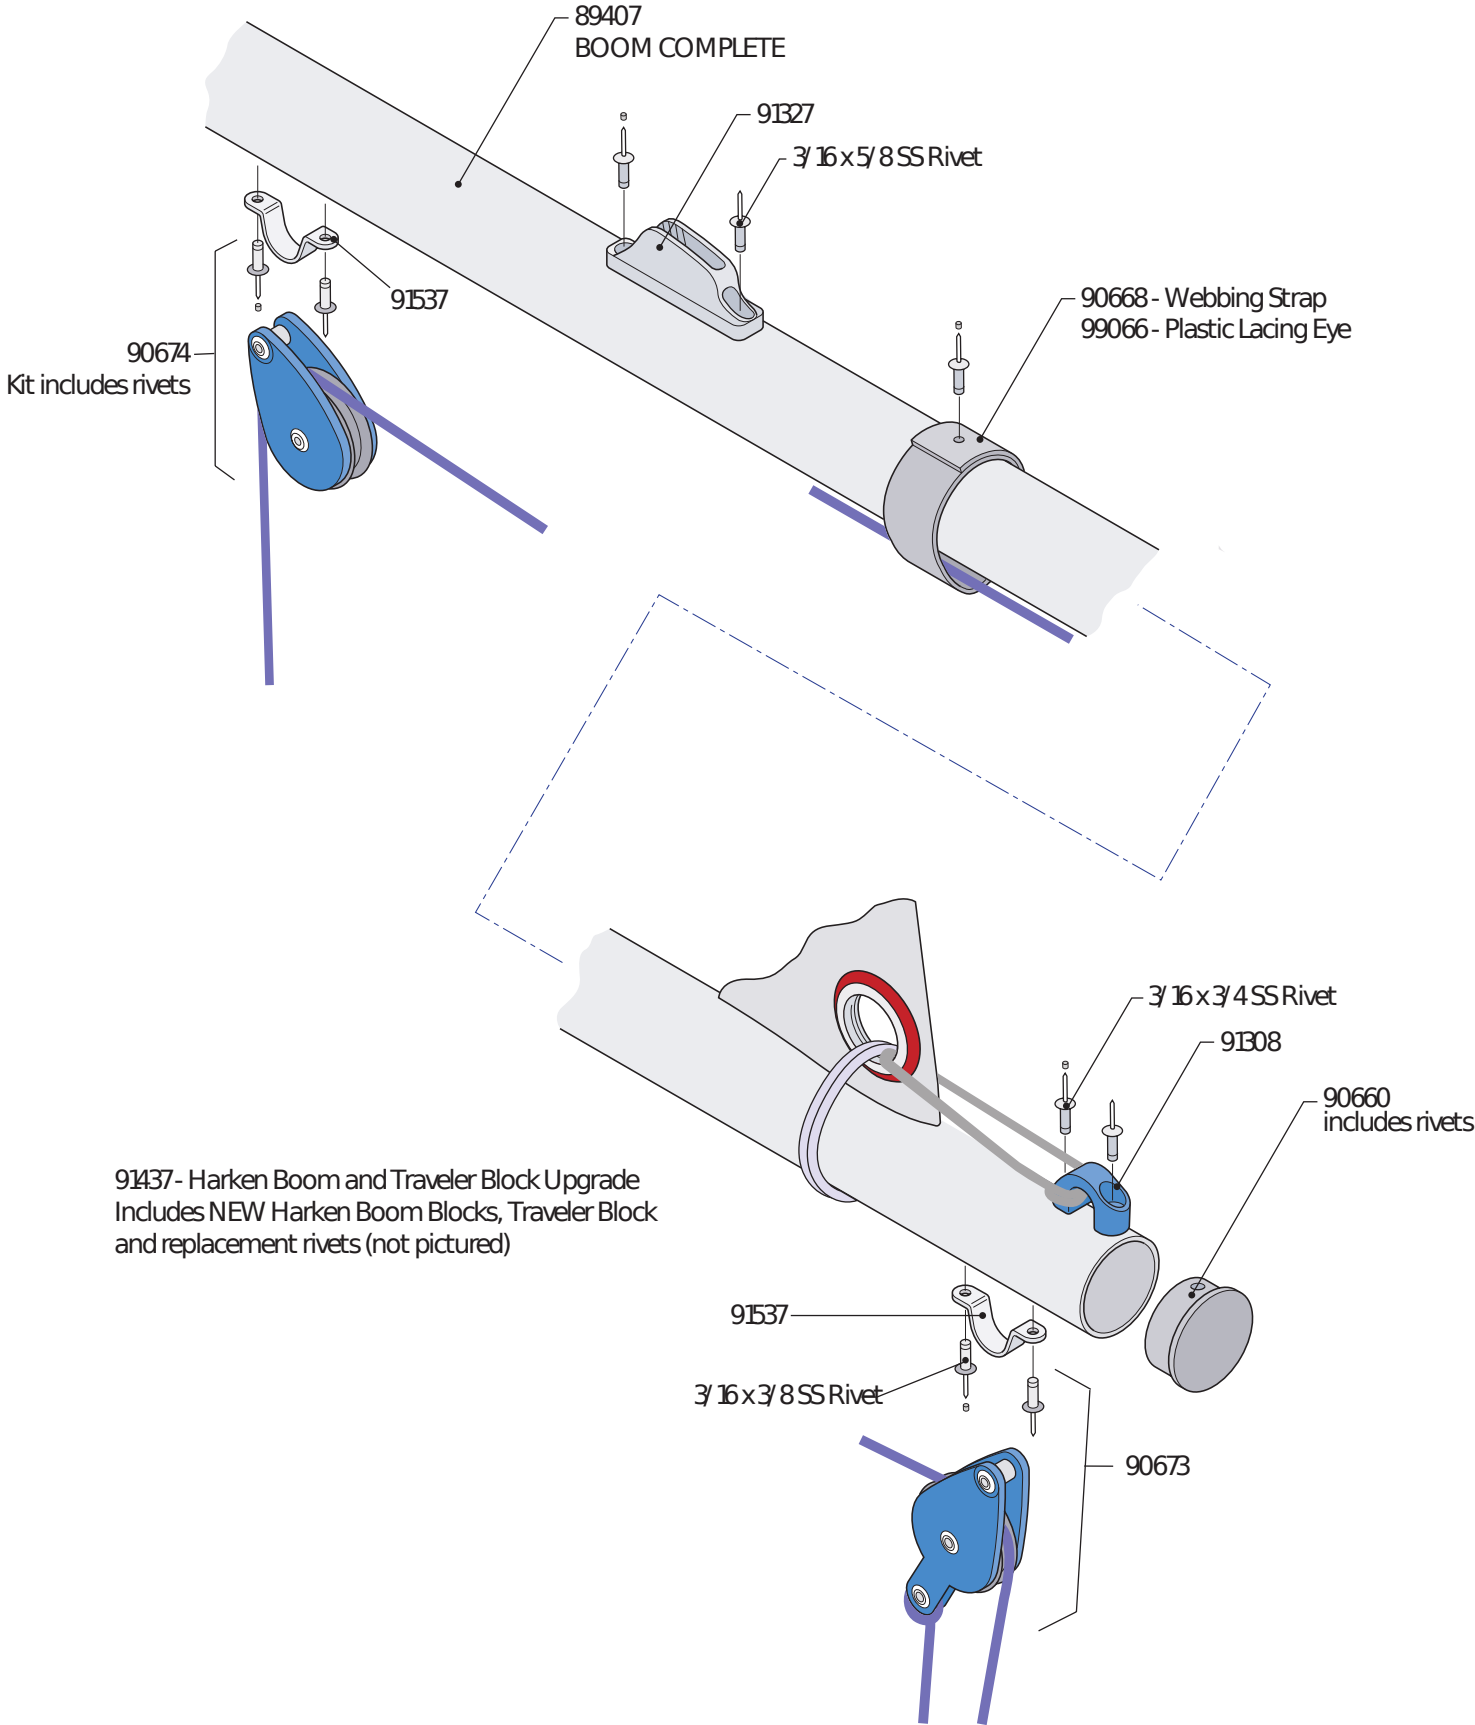

Laser Parts Locator

Laser Gooseneck

Laser XD Outhaul

Laser Race Outhaul

Laser Outhaul

Laser XD Deck

LASER HIKING STRAPS

- 91140 Blue with White Logo
- 91138 New Zealand Style
- 91139 Black nylon webbing
- 91141 Grey 5in
- 91142 Seitech strap
- 91143 White with Blue Logo
- 91293 XD style
- 91142 Blue with White Logo

91009 Complete Autobailer

- 91087 Cockpit Drain Plug Assembly
- 91351 Drain Bung Only

Laser Race Deck

LASER HIKING STRAPS

- 91140 Blue with White Logo
- 91138 New Zealand Style
- 91139 Black nylon webbing
- 91141 Grey 5in
- 91142 Seitech strap
- 91143 White with Blue Logo
- 91293 XD style
- 91432 Blue with White Logo

91009 Complete Bailer Assembly

91087 Cockpit Drain Plug Assembly
 91351 Drain Bung Only

Laser Deck

LASER HIKING STRAPS

- 91140 Blue with White Logo
- 91138 New Zealand Style
- 91139 Black nylon webbing
- 91141 Grey 5in
- 91142 Seitech strap
- 91143 White with Blue Logo
- 91293 XD style
- 911432 Blue with White Logo

91009 Complete Bailer Assembly

- 91087 Cockpit Drain Plug Assembly
- 91351 Drain Bung Only

SAIL NUMBERS
 95843 9in, blue
 95844 9in, red
 95845 12in, blue
 95846 12in, red
 95853 12in, black

SAIL BAGS
 95801 4.7sailbag, white
 95802 Radail sailbag, red
 95803 Full rig sailbag, blue
 95869 Batten tips