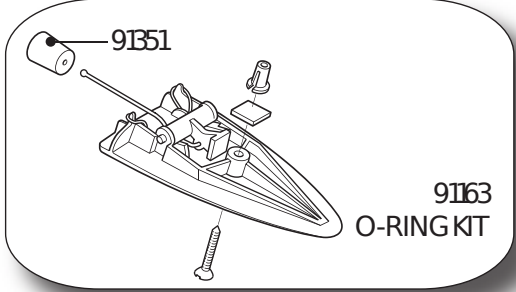

91009 Complete Autobailer

- 91087 Cockpit Drain Plug Assembly
- 91351 Drain Bung Only

Laser Race Deck

LASER HIKING STRAPS

- 91140 Blue with White Logo
- 91138 New Zealand Style
- 91139 Black nylon webbing
- 91141 Grey 5in
- 91142 Seitech strap
- 91143 White with Blue Logo
- 91293 XD style
- 91432 Blue with White Logo

91009 Complete Bailer Assembly

91087 Cockpit Drain Plug Assembly
 91351 Drain Bung Only

Laser Deck

LASER HIKING STRAPS

- 91140 Blue with White Logo
- 91138 New Zealand Style
- 91139 Black nylon webbing
- 91141 Grey 5in
- 91142 Seitech strap
- 91143 White with Blue Logo
- 91293 XD style
- 911432 Blue with White Logo

91009 Complete Bailer Assembly

- 91087 Cockpit Drain Plug Assembly
- 91351 Drain Bung Only

SAIL NUMBERS
 95843 9in, blue
 95844 9in, red
 95845 12in, blue
 95846 12in, red
 95853 12in, black

SAIL BAGS
 95801 4.7sailbag, white
 95802 Radail sailbag, red
 95803 Full rig sailbag, blue
 95869 Batten tips