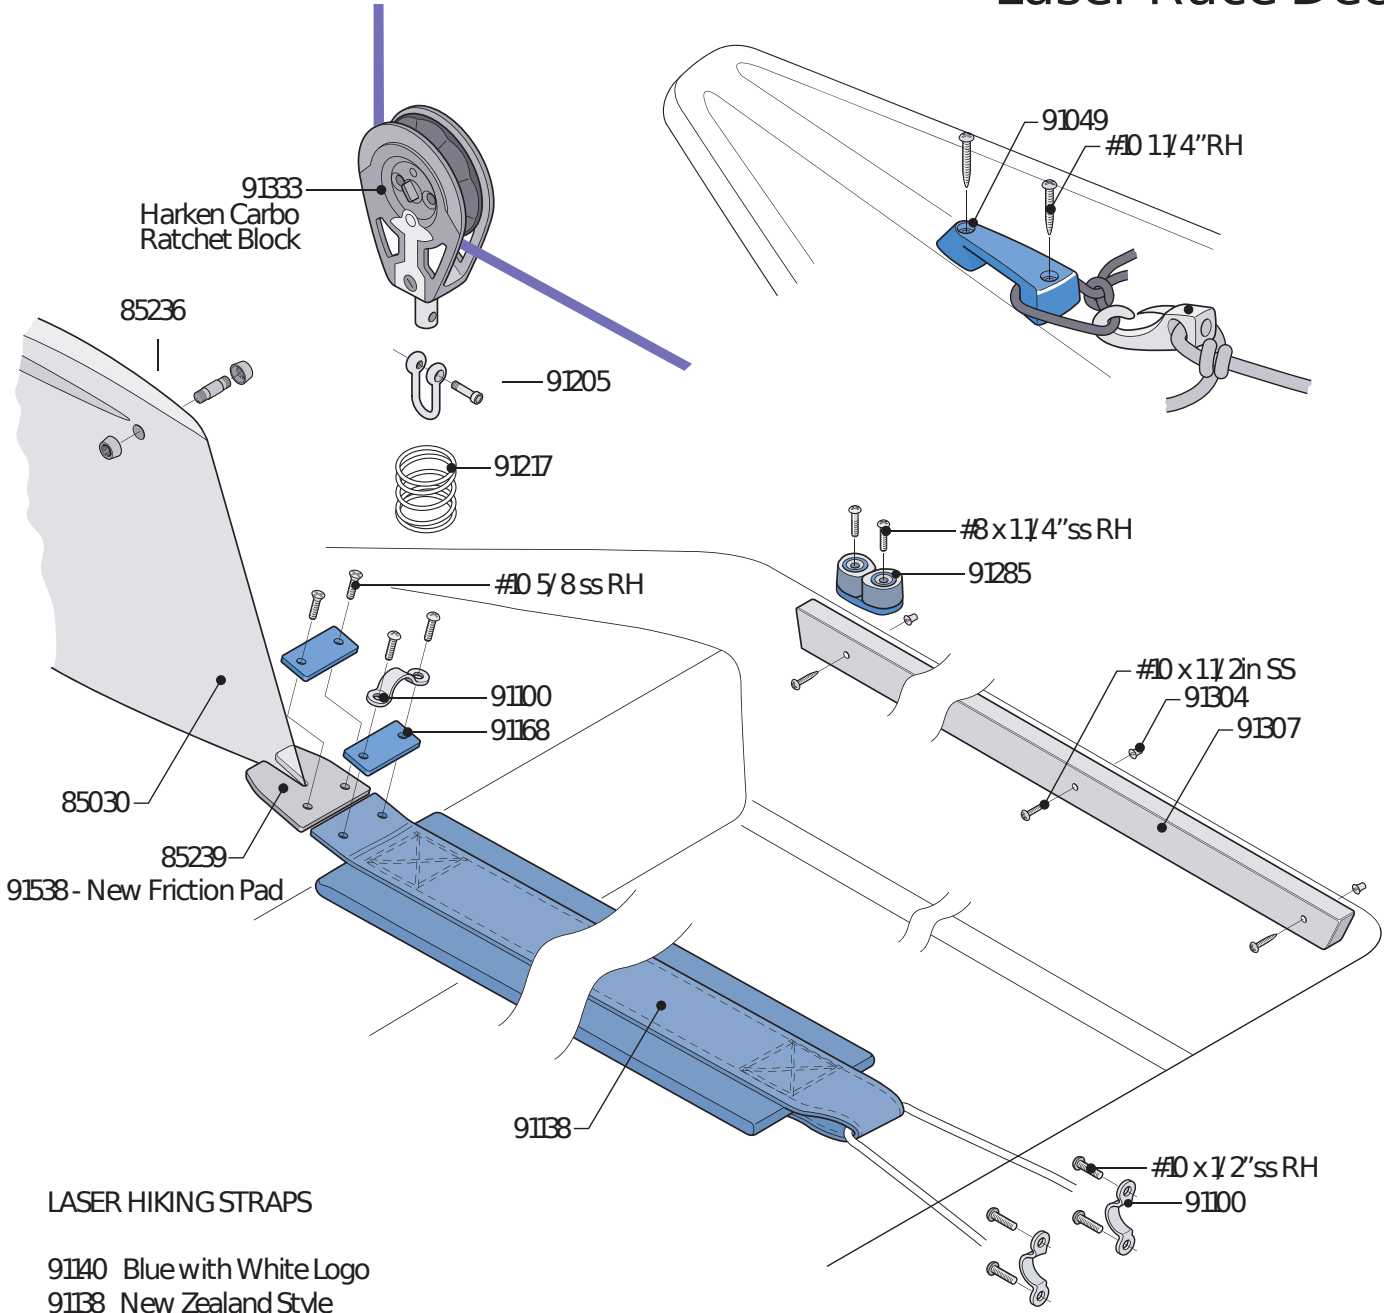

Laser Parts Locator

Laser Gooseneck

Laser XD Outhaul

Laser Race Outhaul

Laser Outhaul

Laser XD Deck

LASER HIKING STRAPS

- 91140 Blue with White Logo
- 91138 New Zealand Style
- 91139 Black nylon webbing
- 91141 Grey 5in
- 91142 Seitech strap
- 91143 White with Blue Logo
- 91293 XD style
- 91142 Blue with White Logo

91009 Complete Autobailer

- 91087 Cockpit Drain Plug Assembly
- 91351 Drain Bung Only

Laser Race Deck

LASER HIKING STRAPS

- 91140 Blue with White Logo
- 91138 New Zealand Style
- 91139 Black nylon webbing
- 91141 Grey 5in
- 91142 Seitech strap
- 91143 White with Blue Logo
- 91293 XD style
- 91432 Blue with White Logo

91009 Complete Bailer Assembly

91087 Cockpit Drain Plug Assembly
 91351 Drain Bung Only

Laser Deck

LASER HIKING STRAPS

- 91140 Blue with White Logo
- 91138 New Zealand Style
- 91139 Black nylon webbing
- 91141 Grey 5in
- 91142 Seitech strap
- 91143 White with Blue Logo
- 91293 XD style
- 911432 Blue with White Logo

91009 Complete Bailer Assembly

- 91087 Cockpit Drain Plug Assembly
- 91351 Drain Bung Only

SAIL NUMBERS
 95843 9in, blue
 95844 9in, red
 95845 12in, blue
 95846 12in, red
 95853 12in, black

SAIL BAGS
 95801 4.7sailbag, white
 95802 Radail sailbag, red
 95803 Full rig sailbag, blue
 95869 Batten tips