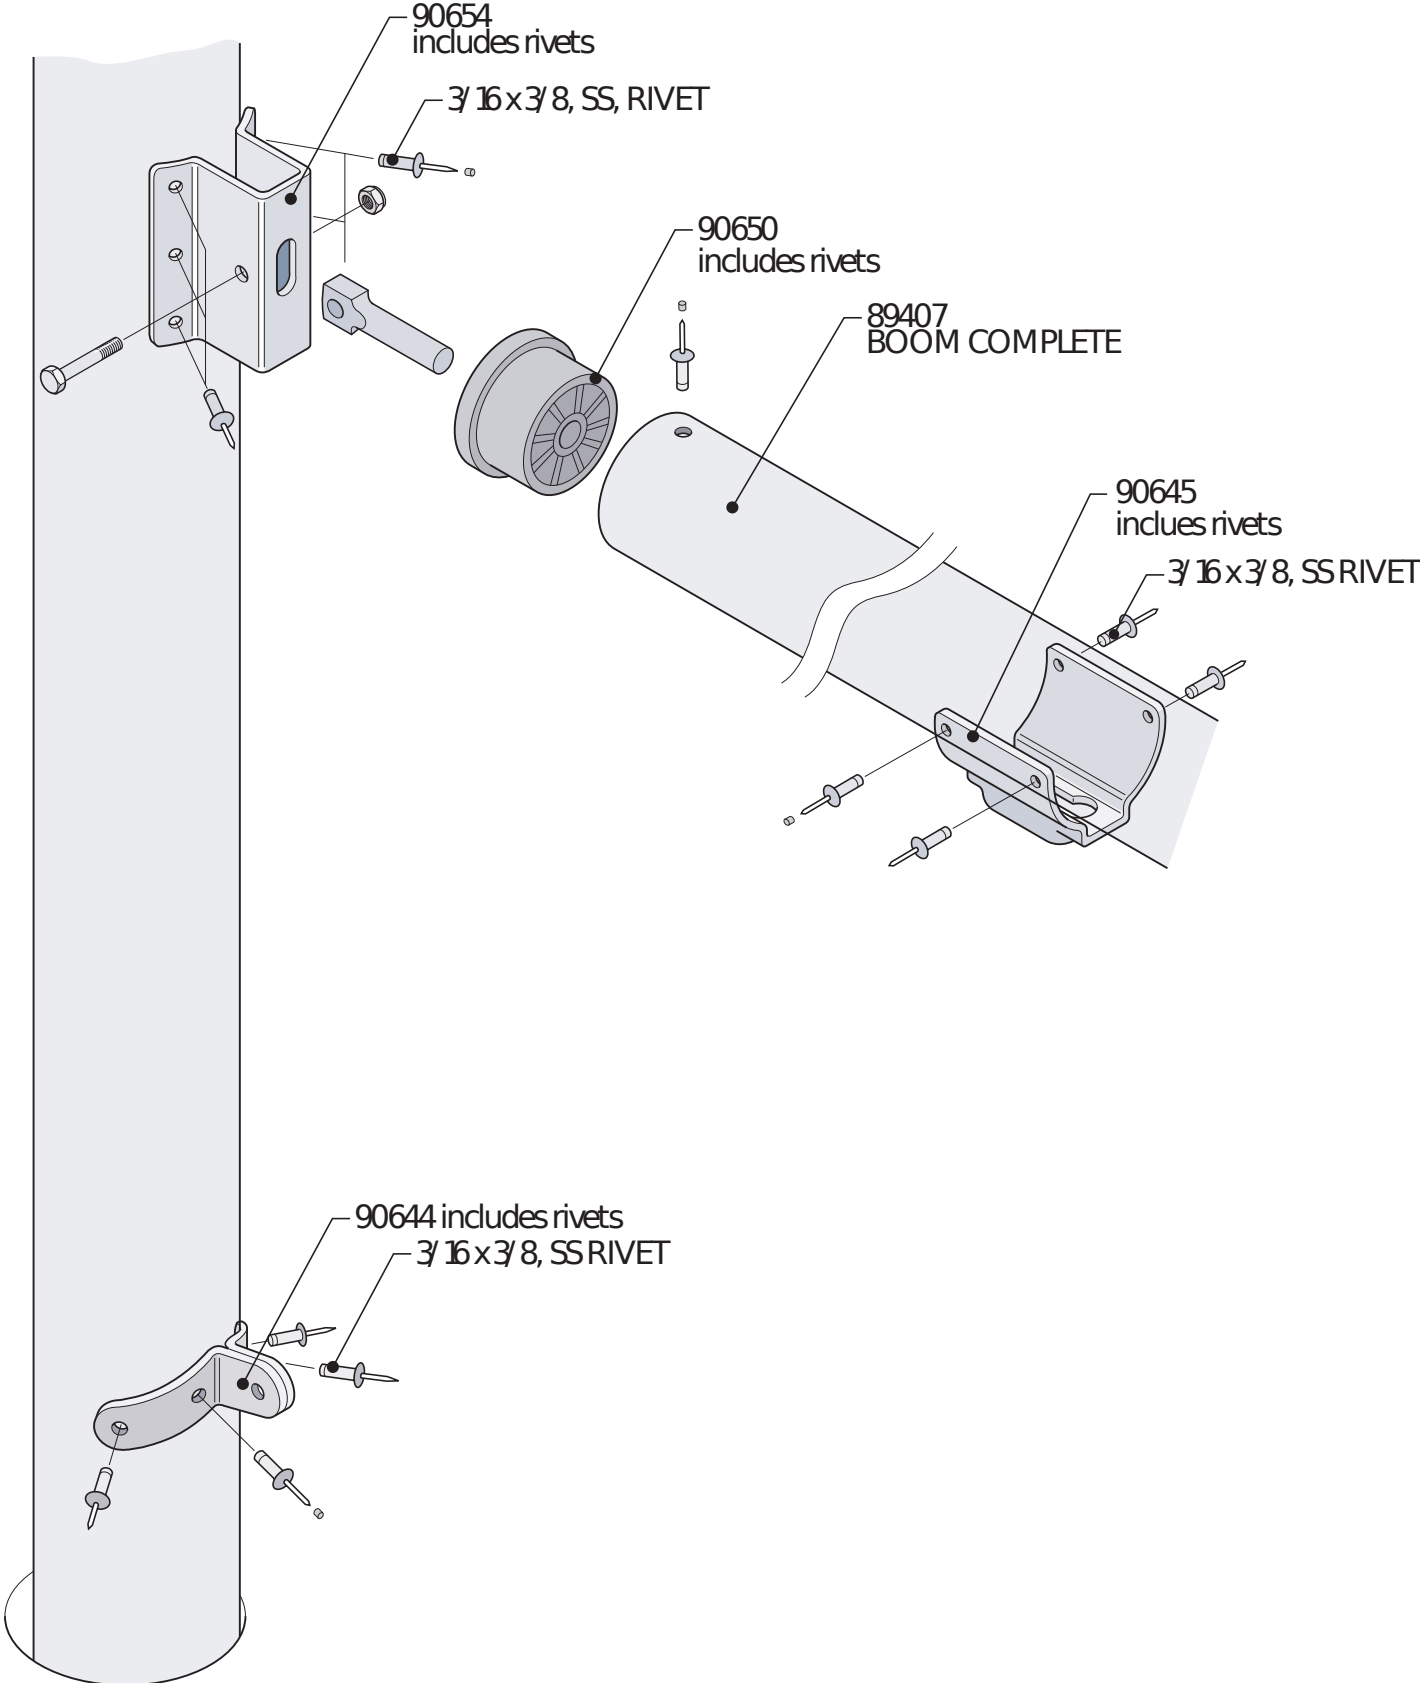

Laser Parts Locator

Laser Gooseneck

Laser XD Outhaul

Laser Race Outhaul

Laser Outhaul

Laser XD Deck

LASER HIKING STRAPS

- 91140 Blue with White Logo
- 91138 New Zealand Style
- 91139 Black nylon webbing
- 91141 Grey 5in
- 91142 Seitech strap
- 91143 White with Blue Logo
- 91293 XD style
- 91142 Blue with White Logo

91009 Complete Autobailer

- 91087 Cockpit Drain Plug Assembly
- 91351 Drain Bung Only

Laser Race Deck

LASER HIKING STRAPS

- 91140 Blue with White Logo
- 91138 New Zealand Style
- 91139 Black nylon webbing
- 91141 Grey 5in
- 91142 Seitech strap
- 91143 White with Blue Logo
- 91293 XD style
- 91432 Blue with White Logo

91009 Complete Bailer Assembly

91087 Cockpit Drain Plug Assembly
 91351 Drain Bung Only

Laser Deck

LASER HIKING STRAPS

- 91140 Blue with White Logo
- 91138 New Zealand Style
- 91139 Black nylon webbing
- 91141 Grey 5in
- 91142 Seitech strap
- 91143 White with Blue Logo
- 91293 XD style
- 911432 Blue with White Logo